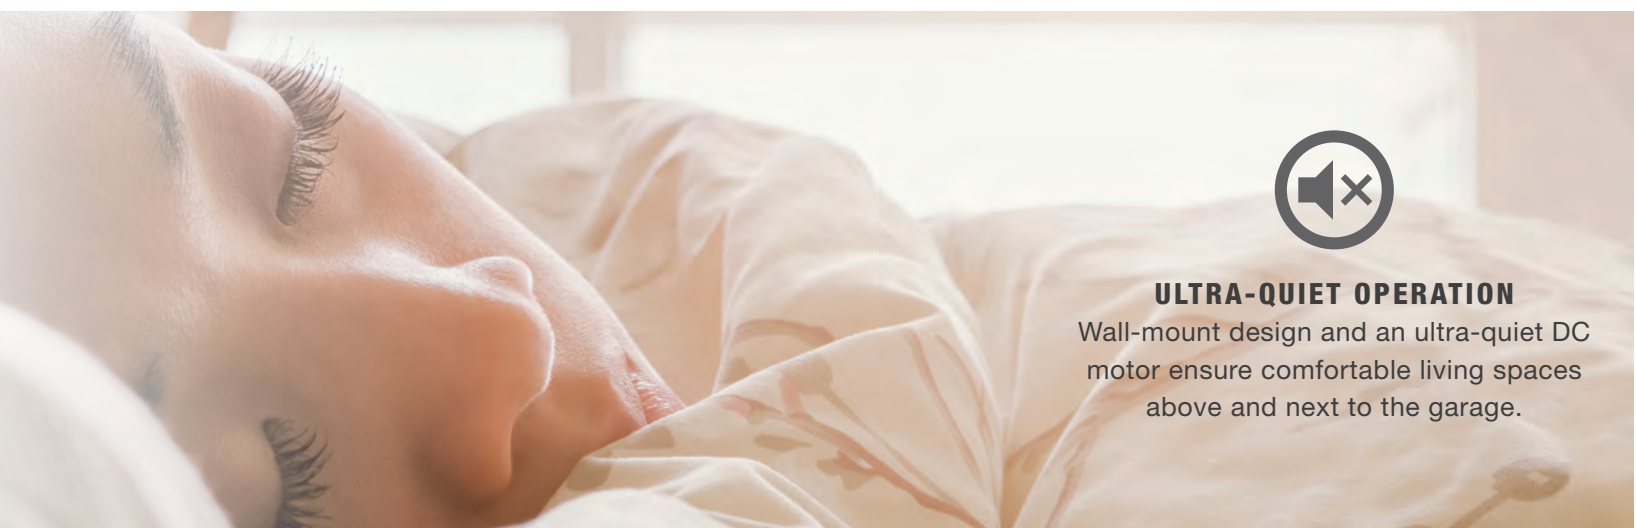

AUTOMATIC ILLUMINATION

The MyQ Remote LED Light mounts anywhere in the garage to brightly light the way as you come and go.

ULTRA-QUIET OPERATION

Wall-mount design and an ultra-quiet DC motor ensure comfortable living spaces above and next to the garage.